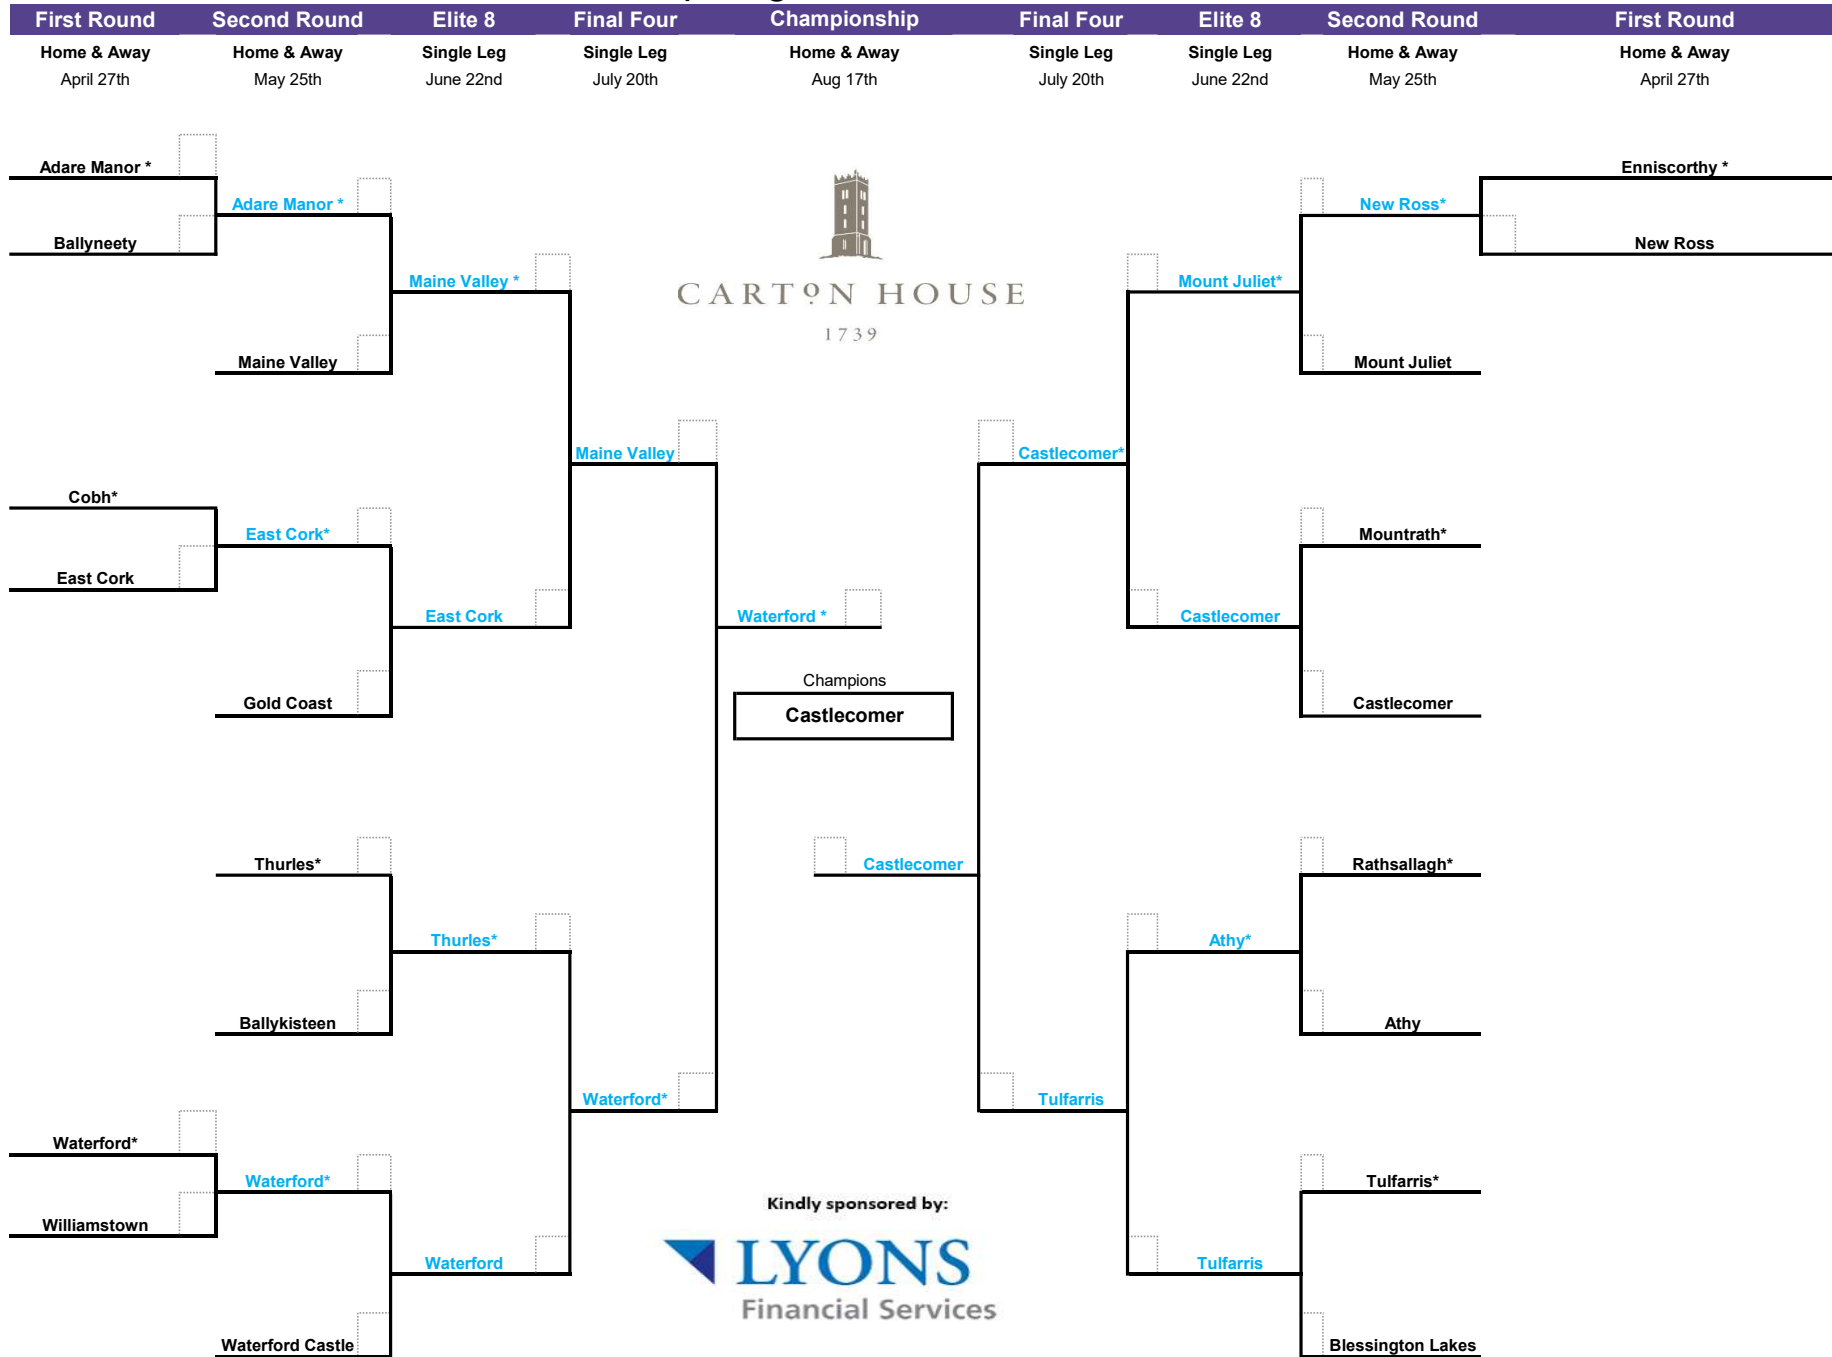

Carton Cup Region 3 - Munster / South Leinster

* Home advantage