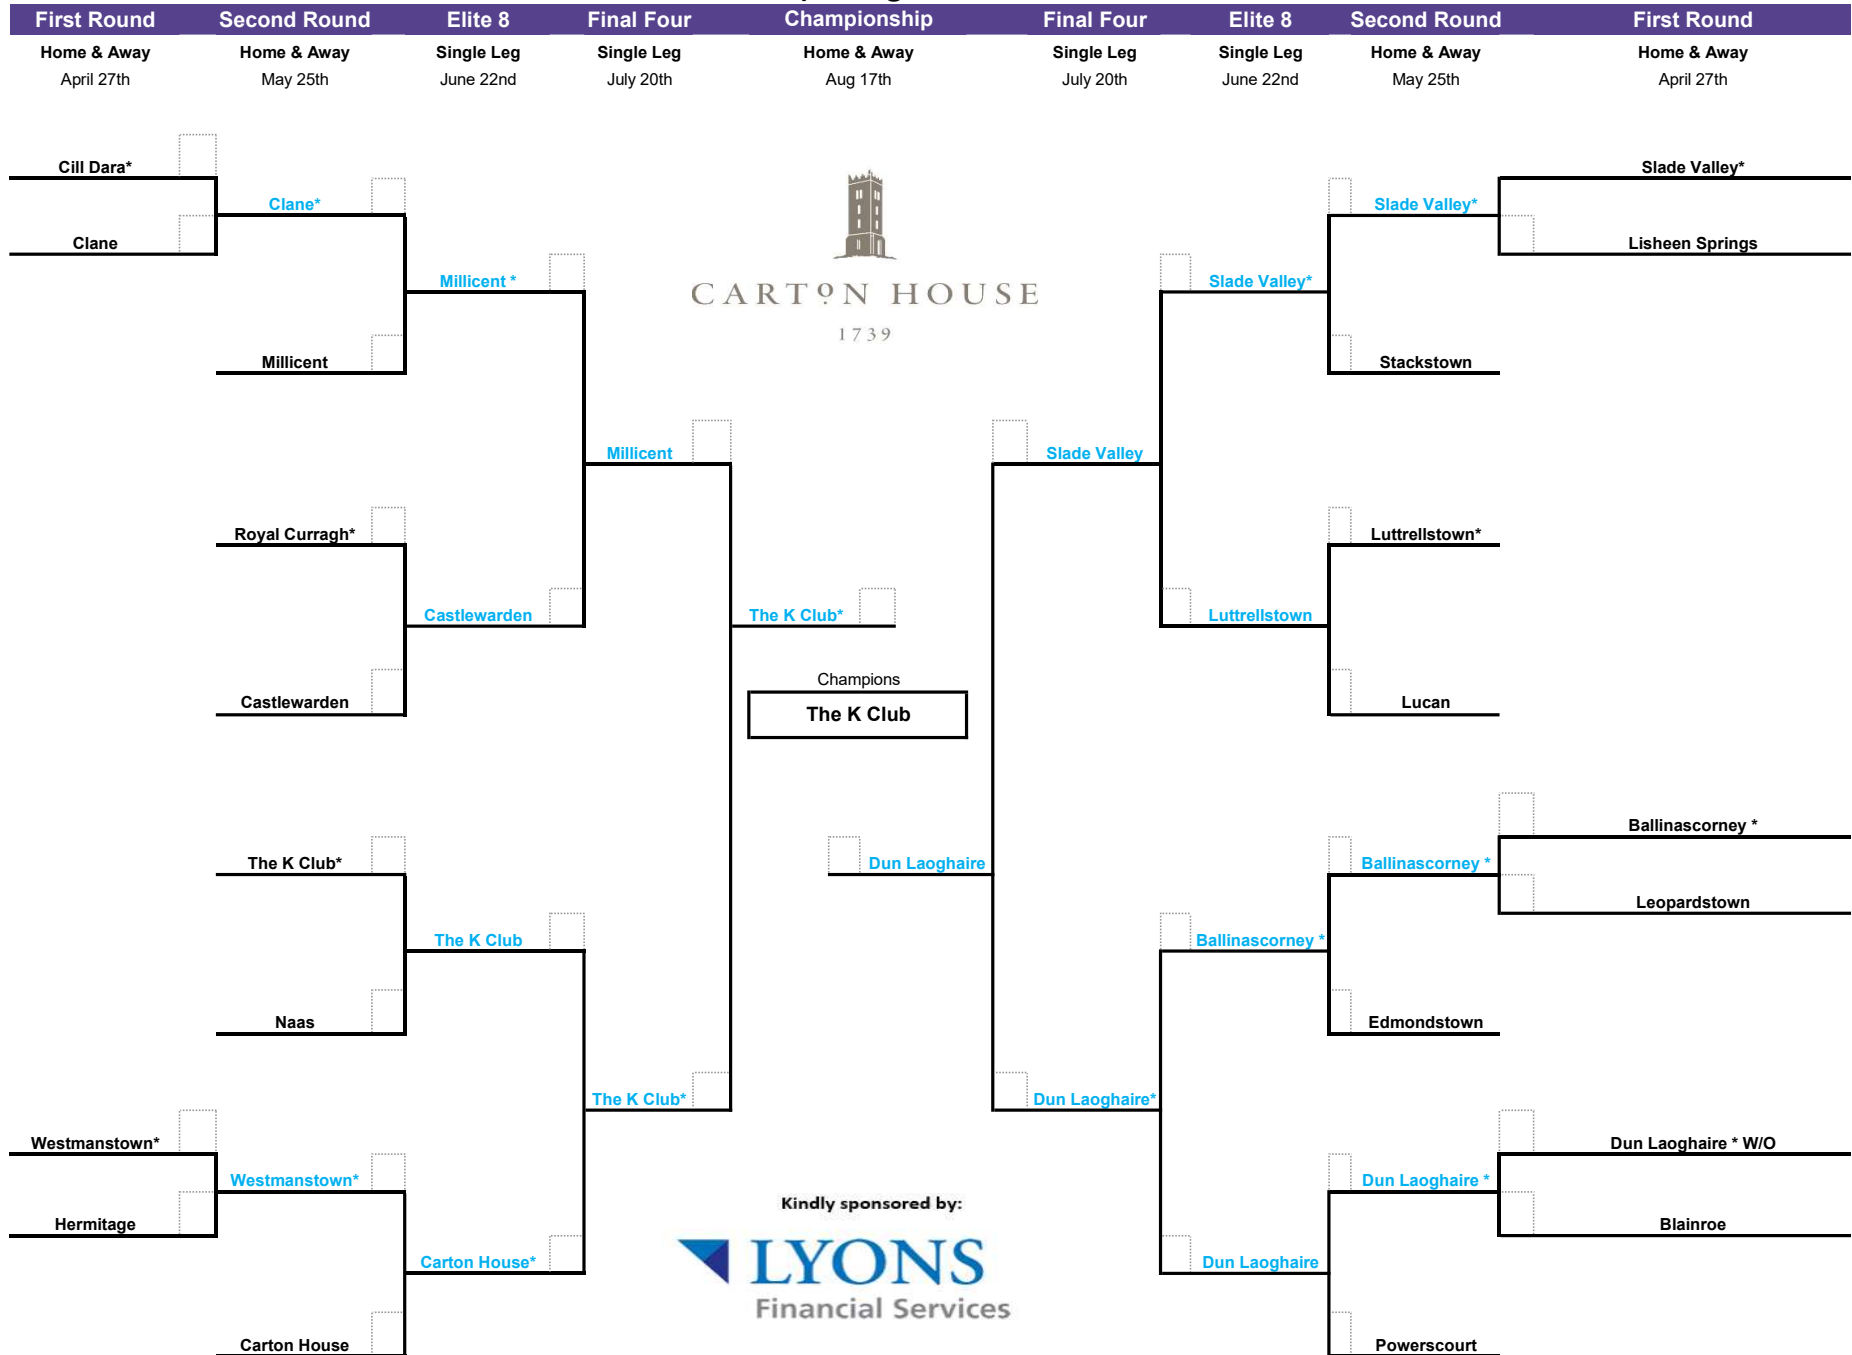

Carton Cup Region 2 - Mid Leinster

* Home advantage