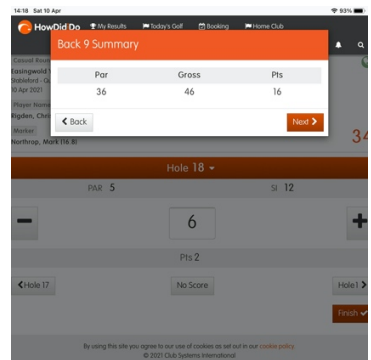

# MSI – GENERAL PLAY SCORE SUBMISSION

	<p><b>SIGN-IN STAGE 4</b> Ensure 'Qualifying' is highlighted in orange Select Course Card to be played Select Score Type – Strokeplay or Stableford</p>
	<p><b>SIGN-IN STAGE 5</b> <b>IMPORTANT TO GET THIS RIGHT!</b> Ensure the selections in Stage 4 are correct and then select 'Sign In'</p>
	<p><b>SIGN-IN STAGE 6</b> Confirmation of Sign In completed</p>

# MSI – GENERAL PLAY SCORE SUBMISSION

SCORE ENTRY PROCESS FOR CASUAL ROUND SCORING	
	<p>SCORE ENTRY STAGES 1 Open HDID App</p>
	<p>SCORE ENTRY STAGE 3 Go to 'Today's Golf' and select 'Score Entry'</p>
	<p>SCORE ENTRY STAGE 4 Select 'Enter Scores'</p>
	<p>SCORE ENTRY STAGE 5 Select the name of the person 'marking' your score by typing the surname and click on the result</p>
	<p>SCORE ENTRY STAGE 6 Enter 'Gross Score' using + and – buttons to change value from Par as necessary</p>

## SCORE ENTRY STAGE 7

Enter GROSS score for each hole on Front 9 and select 'Next' if OK or 'Back' if incorrect and re-entry is required.