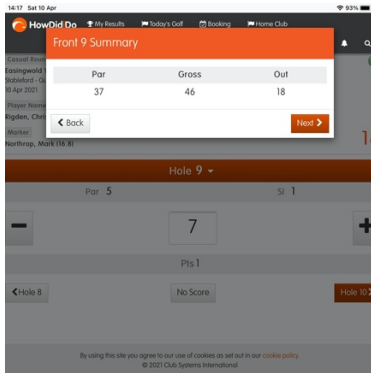

MSI – GENERAL PLAY SCORE SUBMISSION

SCORE ENTRY STAGE 7

Enter GROSS score for each hole on Front 9 and select 'Next' if OK or 'Back' if incorrect and re-entry is required.