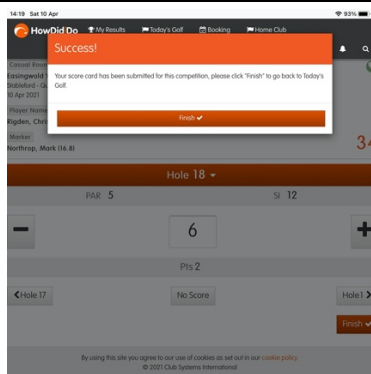

SCORE ENTRY STAGE 10

Confirmation that the Casual Round score has been submitted
Select 'Finish' to complete score entry.