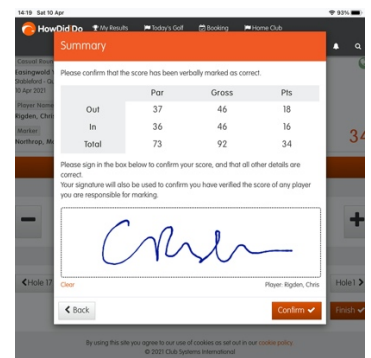

SCORE ENTRY STAGE 9

Check that the Gross Scores are correct, 'Sign' in the box and select 'Confirm' to submit the score.