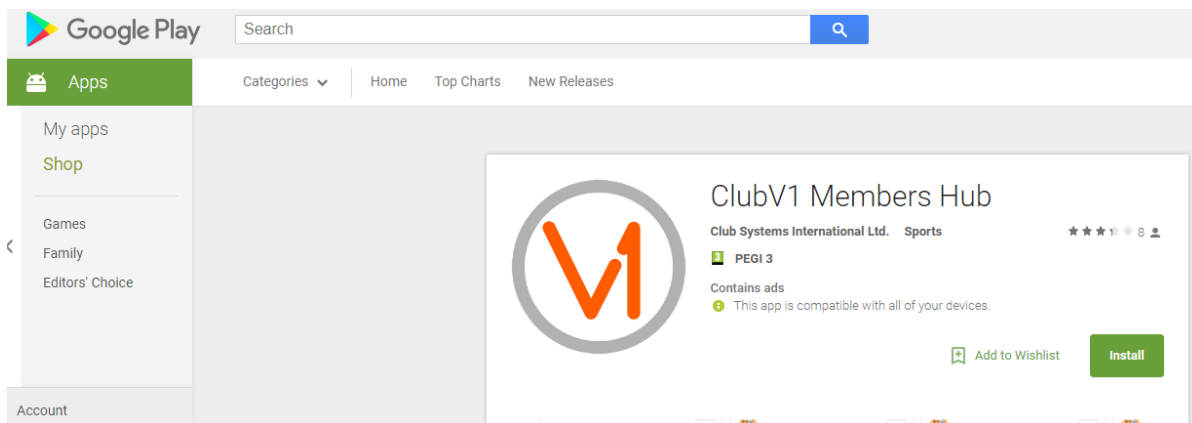

How to Install

Members Hub App

Fergus Corkery
Council Member- Responsible for IT and Systems

Smartphone Install

The app is available for IOS at the App Store
Search for Club V1 Members Hub:

For Android go to Google Play
Search for Club V1 Members Hub: