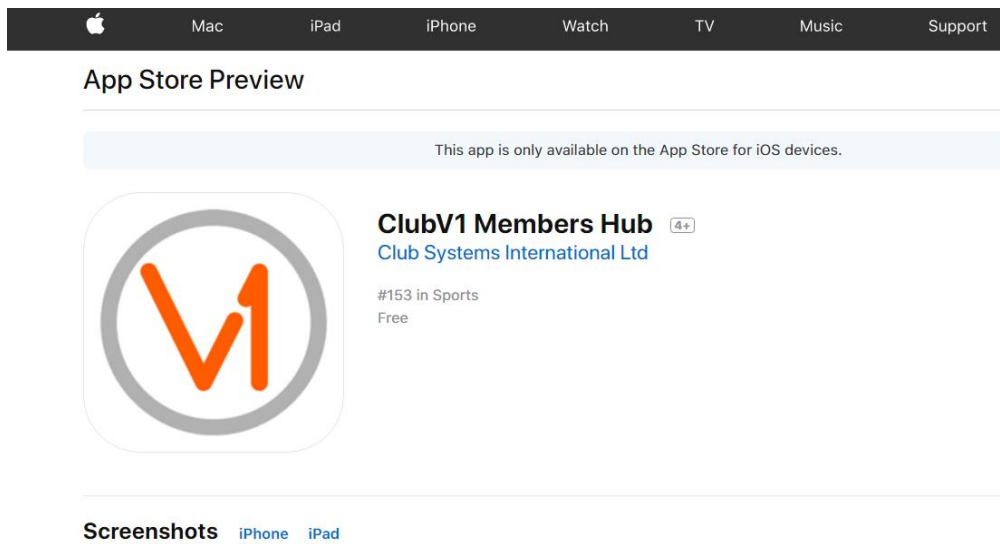

How to Install

Members Hub App

Fergus Corkery
Council Member- Responsible for IT and Systems

Smartphone Install

The app is available for IOS at the App Store
Search for Club V1 Members Hub:

For Android go to Google Play
Search for Club V1 Members Hub: